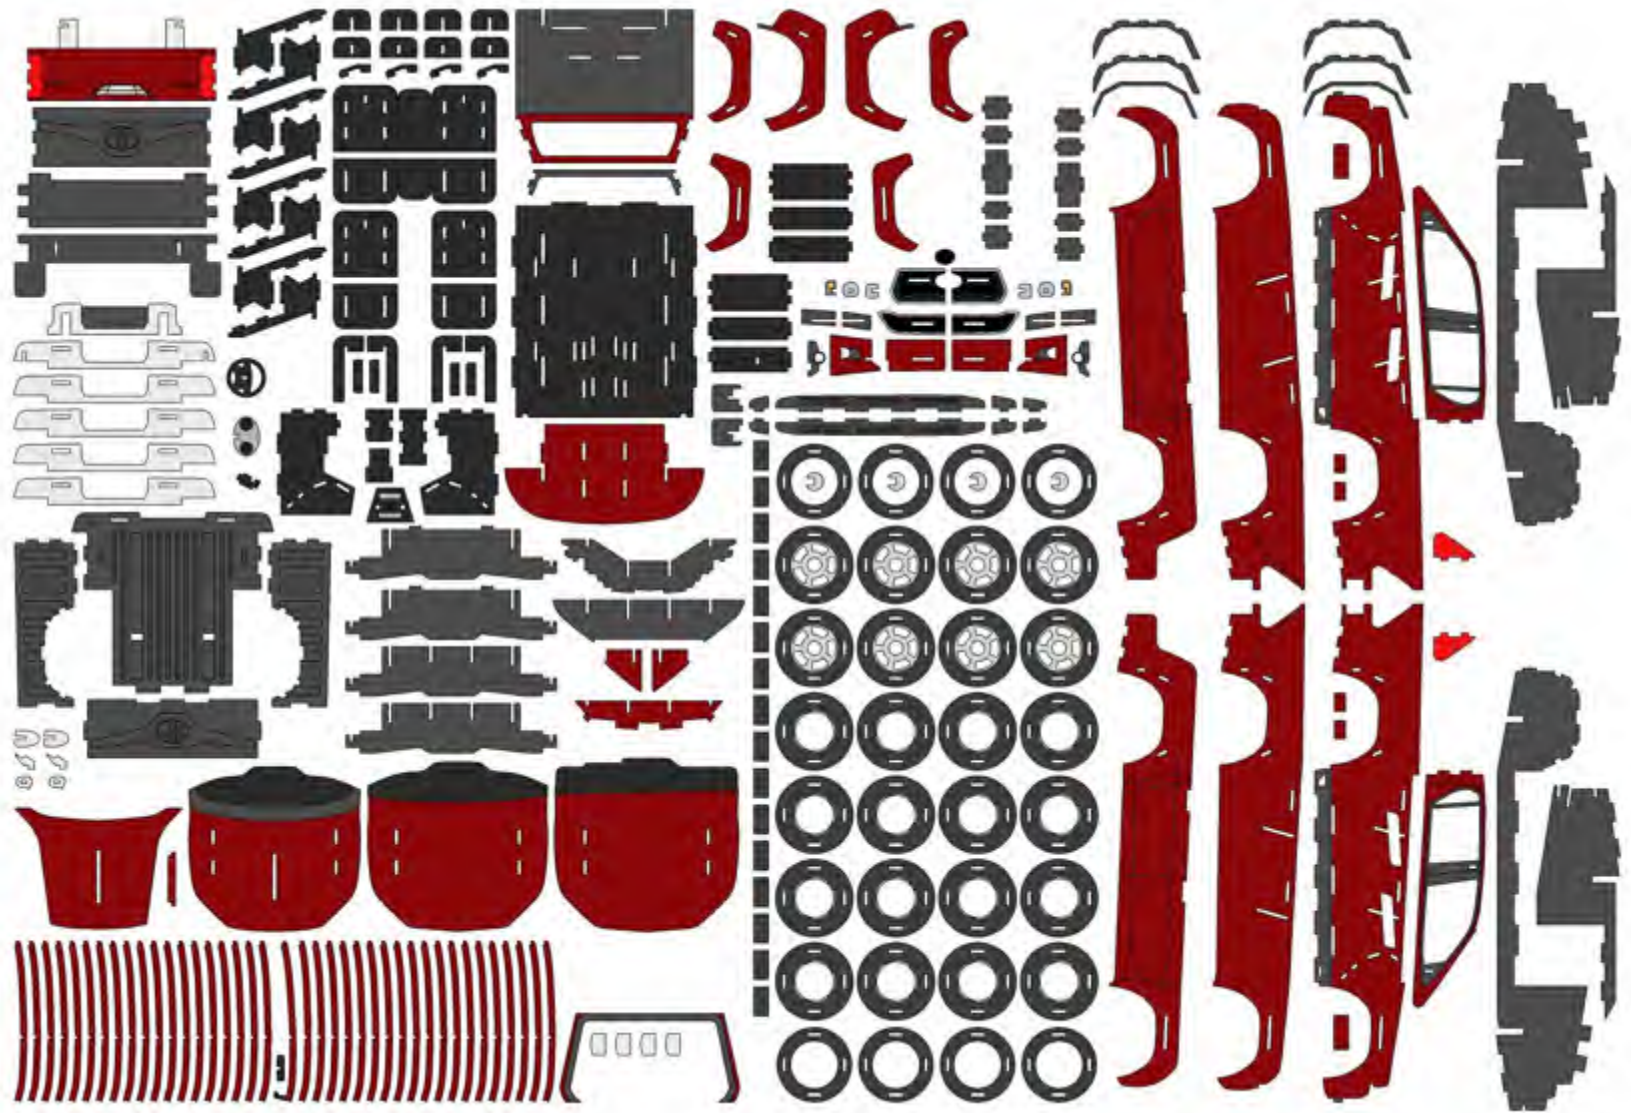

makeCNC

TOYOTA HILUX

makeCNC
Robotic Tools & other Machines

www.makecnc.com

PARTS LIST

IT IS RECOMMENDED TO GO THROUGH ALL THE PAGES
AND SEE EACH STEP BEFORE STARTING THE ASSEMBLY

ASSEMBLY STEPS

ASSEMBLY STEPS

ASSEMBLY STEPS

ASSEMBLY STEPS

ASSEMBLY STEPS

ASSEMBLY STEPS

ASSEMBLY STEPS

ASSEMBLY STEPS

ASSEMBLY STEPS

ASSEMBLY STEPS

ASSEMBLY STEPS

COMPLETE

COMPLETE