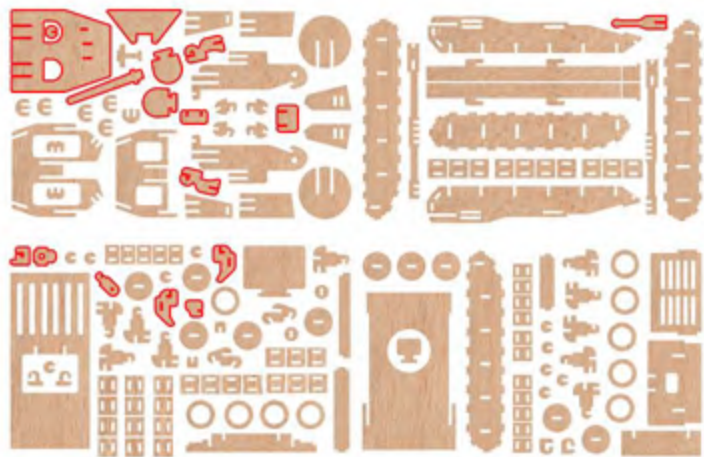

Tank

PARTS LIST

- TRACK 
- ENGINE 
- TURRET 
- TURRET TOP 
- MAIN GUN 

ASSEMBLY STEPS

TRACK

ASSEMBLY STEPS

ASSEMBLY STEPS

TURRET TOP

ASSEMBLY STEPS

MAIN GUN

ASSEMBLY STEPS

page 8 of 8

www.makecnc.com