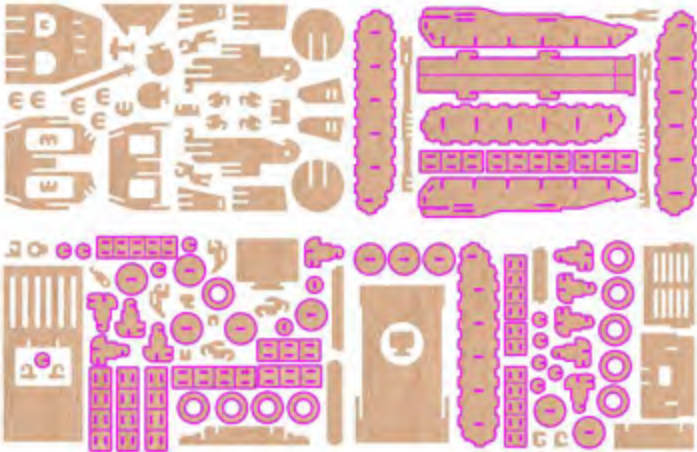

Tank

PARTS LIST

- TRACK 
- ENGINE 
- TURRET 
- TURRET TOP 
- MAIN GUN 

ASSEMBLY STEPS

TRACK

ASSEMBLY STEPS

ASSEMBLY STEPS

TURRET TOP

ASSEMBLY STEPS

MAIN GUN

ASSEMBLY STEPS

page 8 of 8

www.makecnc.com