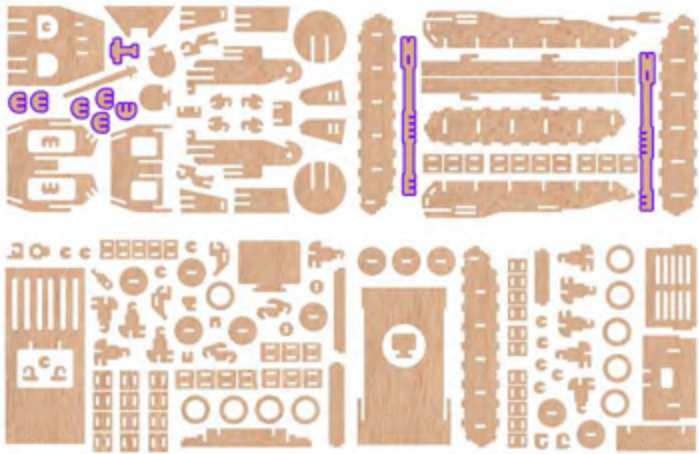

Tank

PARTS LIST

- TRACK 
- ENGINE 
- TURRET 
- TURRET TOP 
- MAIN GUN 

ASSEMBLY STEPS

TRACK

ASSEMBLY STEPS

ASSEMBLY STEPS

TURRET TOP

ASSEMBLY STEPS

MAIN GUN

ASSEMBLY STEPS

page 8 of 8

www.makecnc.com